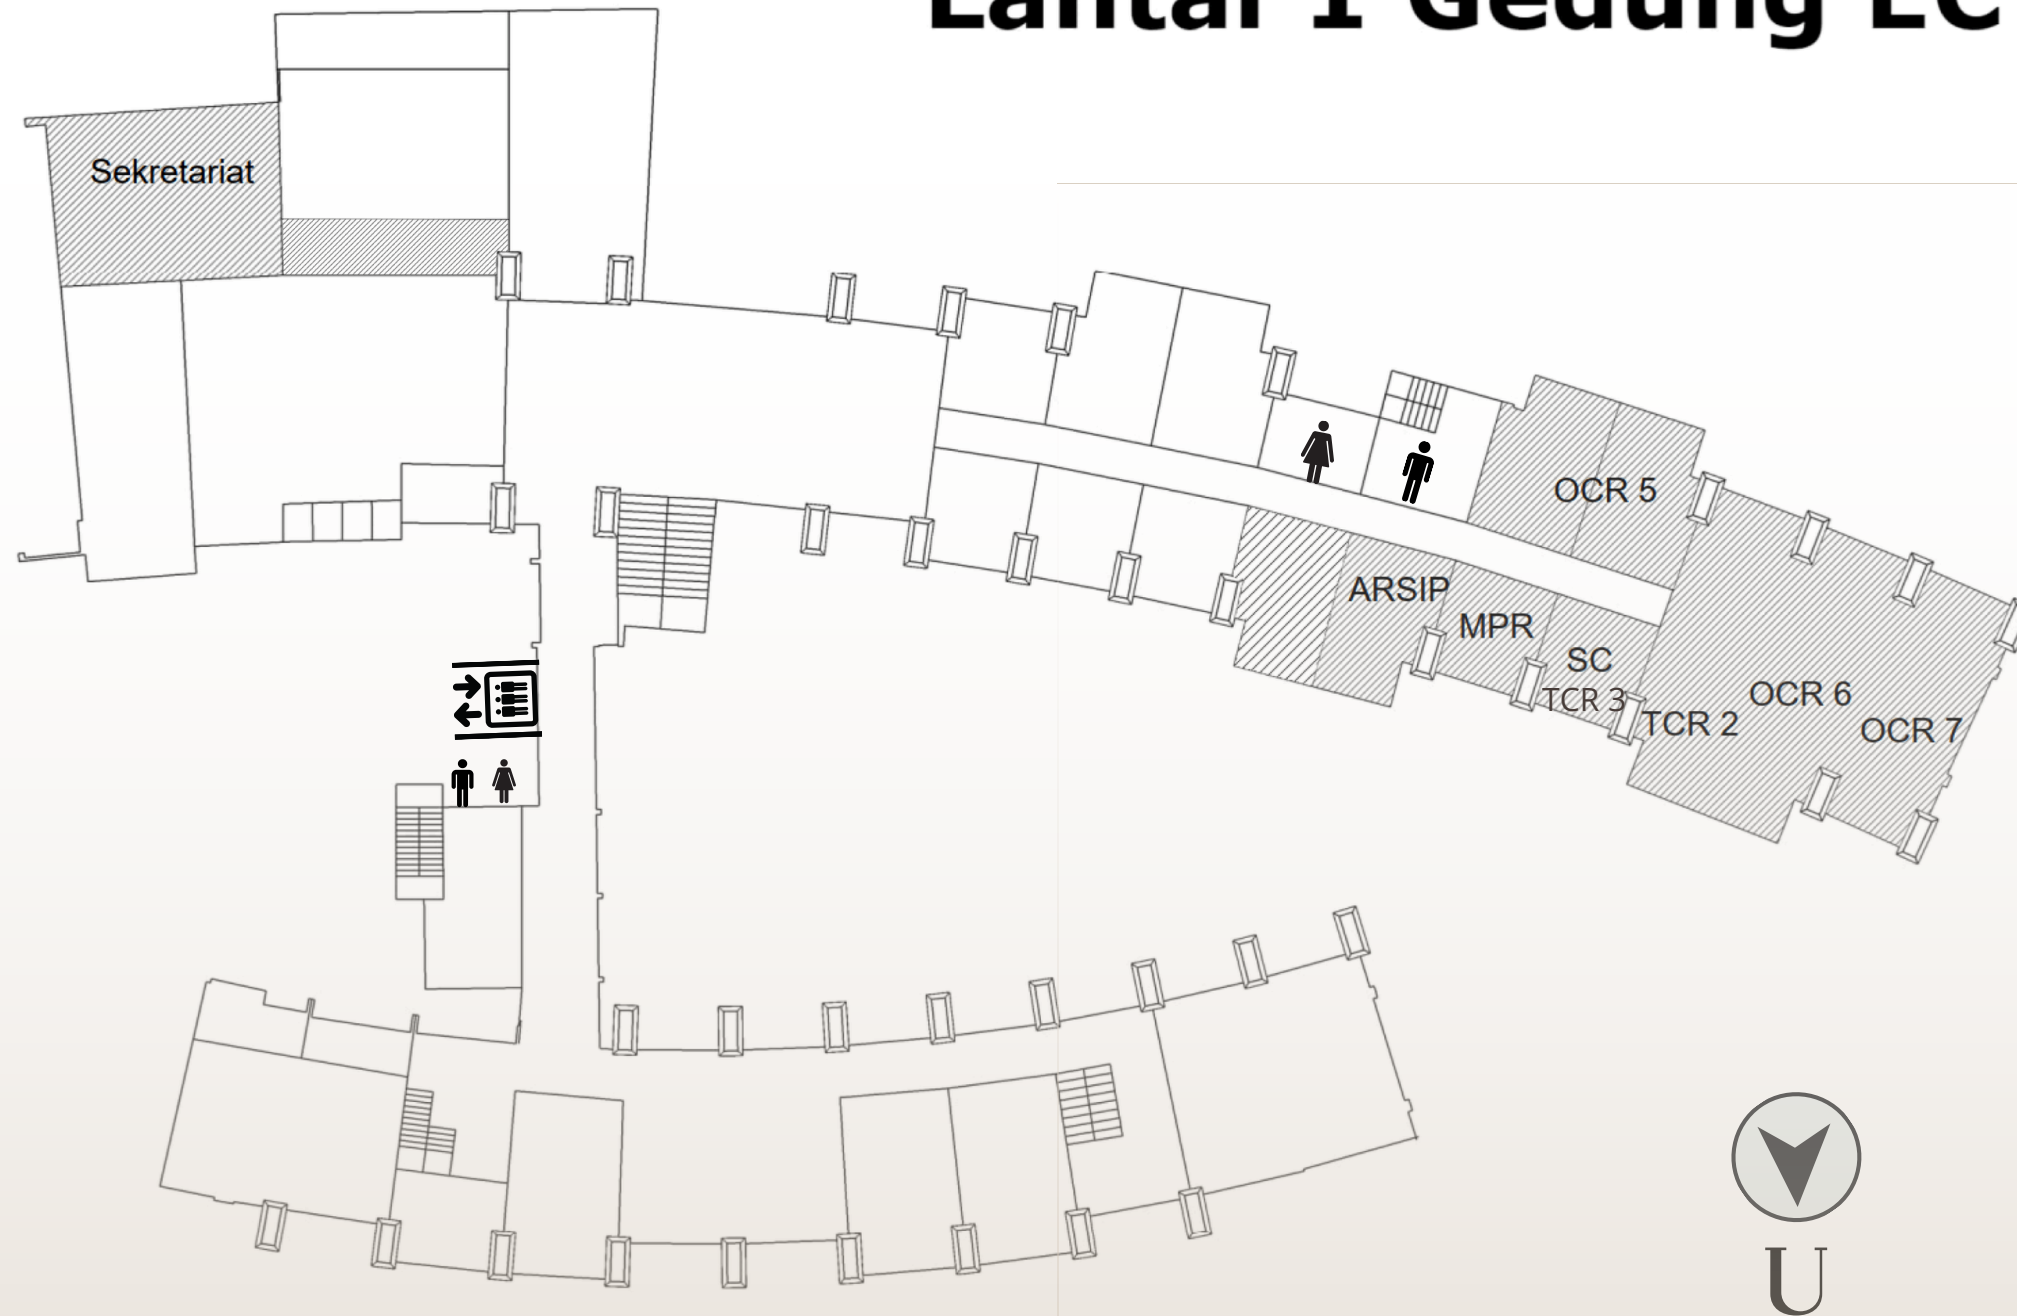

# DENAH RUANGAN CEP CCIT FTUI

## Lantai 1 Gedung EC

### LEGENDA

- OCR : ONLINE CLASSROOM
- TCR : THEORY CLASSROOM
- MPR : MULTIPURPOSE ROOM
- SC : STUDENT CORNER
-  LIFT/ELEVATOR
-  TOILET